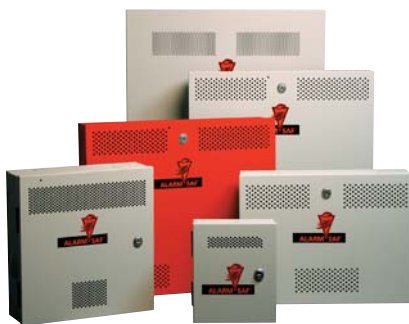

BATTERY CABINETS

(33-BC5US)

- Expand battery capacity of any system
- Cabinets with batteries supplied with harness
- Key lockable

Order #	Model #	Output Voltage	Ah Capacity	Size (inches) H x W x D	Notes
00322	BC-01V			8 x 7 x 3	Vented
00323	BC-02V			12 x 12 x 4	Vented
00313	BC-02-12-2B7	12	14	12 x 12 x 4	Vented, Battery Harness, 2 Batteries
00314	BC-02-24-2B7	24	7	12 x 12 x 4	Vented, Battery Harness, 2 Batteries
00303	BC-03			11 x 15 x 4	Vented
00304	BC-03-12-2B17	12	34	11 x 15 x 4	Vented, Battery Harness, 2 Batteries
00305	BC-03-24-2B17	24	17	11 x 15 x 4	Vented, Battery Harness, 2 Batteries
00315	BC-03-R			11 x 15 x 4	Vented, Red Cabinet
00306	BC-04			15 x 18 x 4	Vented
00307	BC-04-12-2B17	12	34	15 x 18 x 4	Vented, Battery Harness, 2 Batteries
00308	BC-04-24-2B17	24	17	15 x 18 x 4	Vented, Battery Harness, 2 Batteries
00309	BC-05			15 x 18 x 4	Vented, Shelf
00310	BC-05-12-3B17	12	51	15 x 18 x 4	Vented, Shelf, Bat Harness, 3 Batteries
00311	BC-05-12-4B17	12	68	15 x 18 x 4	Vented, Shelf, Bat Harness, 4 Batteries
00312	BC-05-24-4B17	24	34	15 x 18 x 4	Vented, Shelf, Bat Harness, 4 Batteries
00319	BC-09			20 x 24 x 5	Vented, removable cover
00325	BC-100*			12 x 16 x 7	Vented, Shelf, Tamper Switch*

*See sheet 52-344 for more info